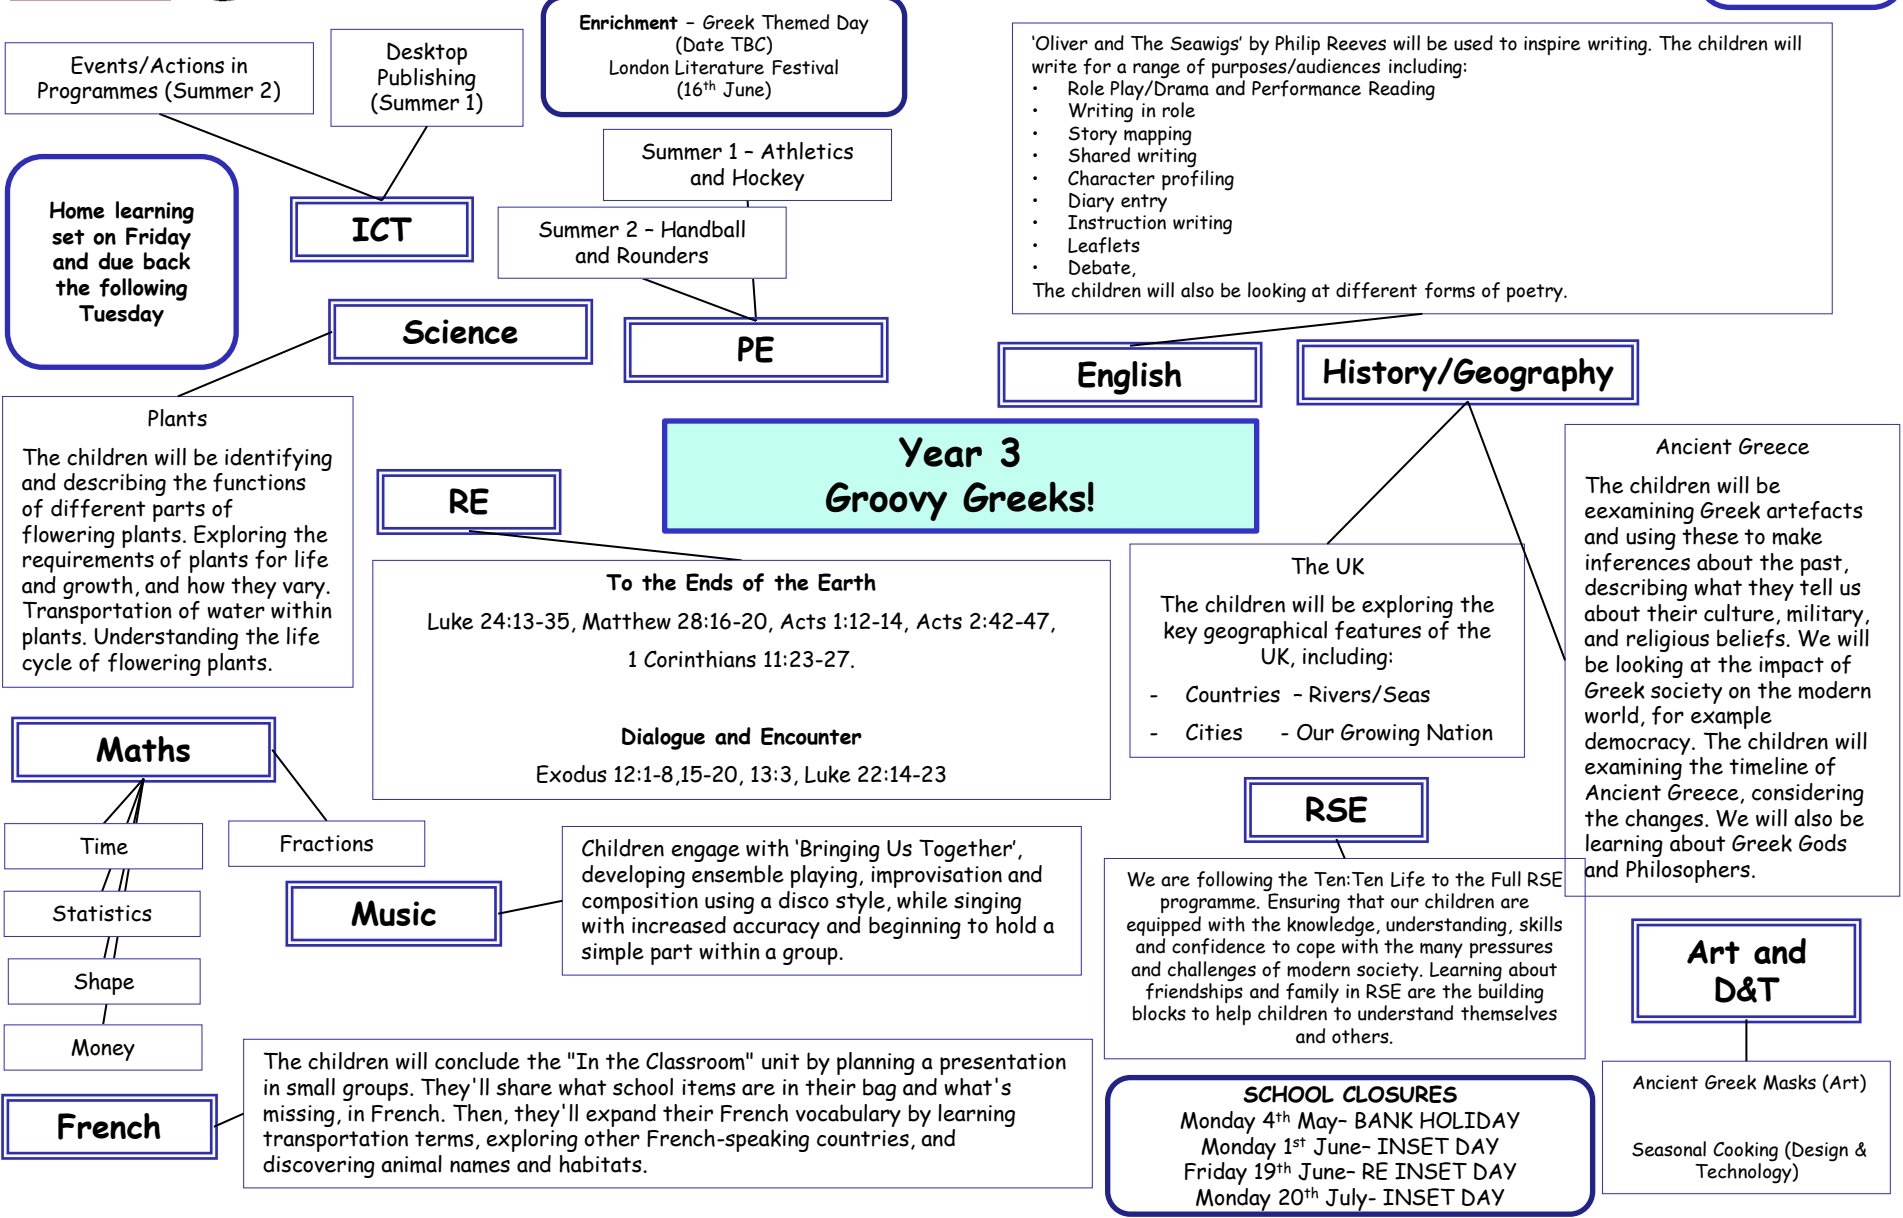

Curriculum Map for Year 3: Summer 2026

Groovy Greeks!

Please encourage your child to read each day

SCHOOL CLOSURES
 Monday 4th May- BANK HOLIDAY
 Monday 1st June- INSET DAY
 Friday 19th June- RE INSET DAY
 Monday 20th July- INSET DAY

Art and D&T

Ancient Greek Masks (Art)

Seasonal Cooking (Design & Technology)